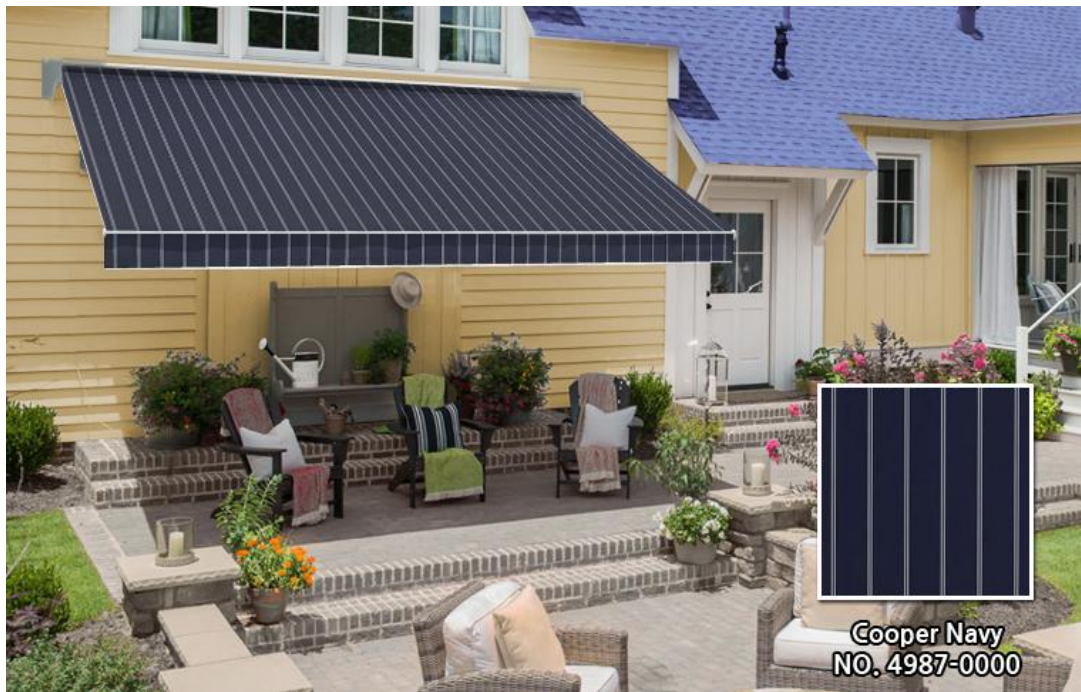

DOOSON AWNING

Havelock Brick
NO. 4985-0000

FABRIC

SAMPLE GUIDE

Stripe

DOOSON AWNING

FABRIC

SAMPLE GUIDE