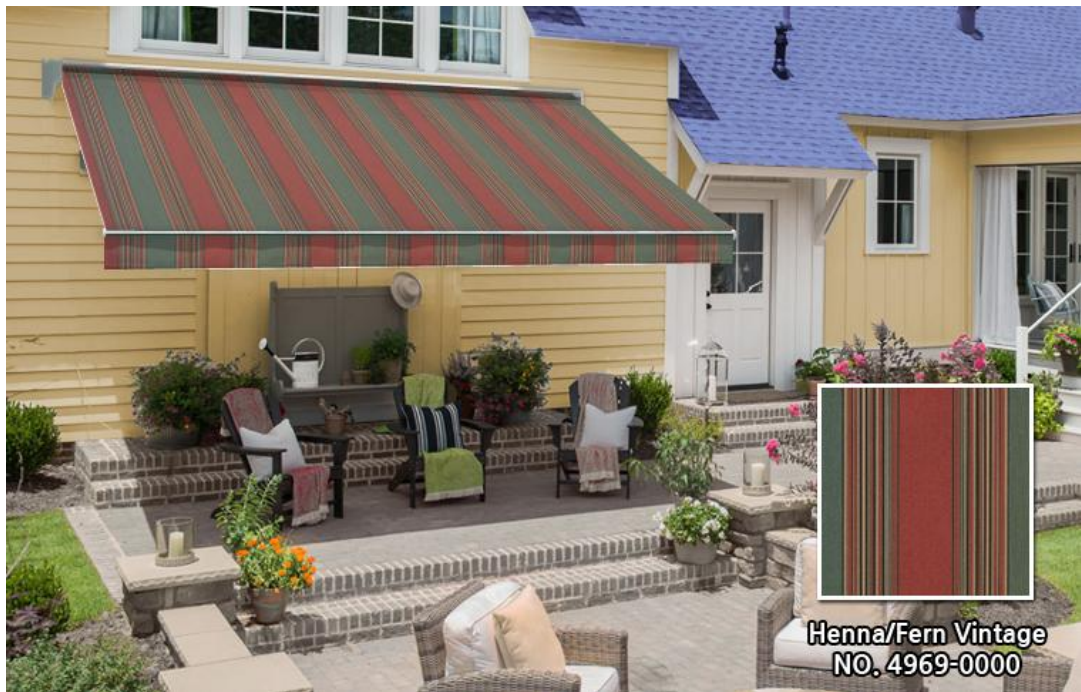

Stripe

DOOSON AWNING

FABRIC

SAMPLE GUIDE | Stripe

Henna/Fern Vintage
NO. 4969-0000

FABRIC

SAMPLE GUIDE

Stripe