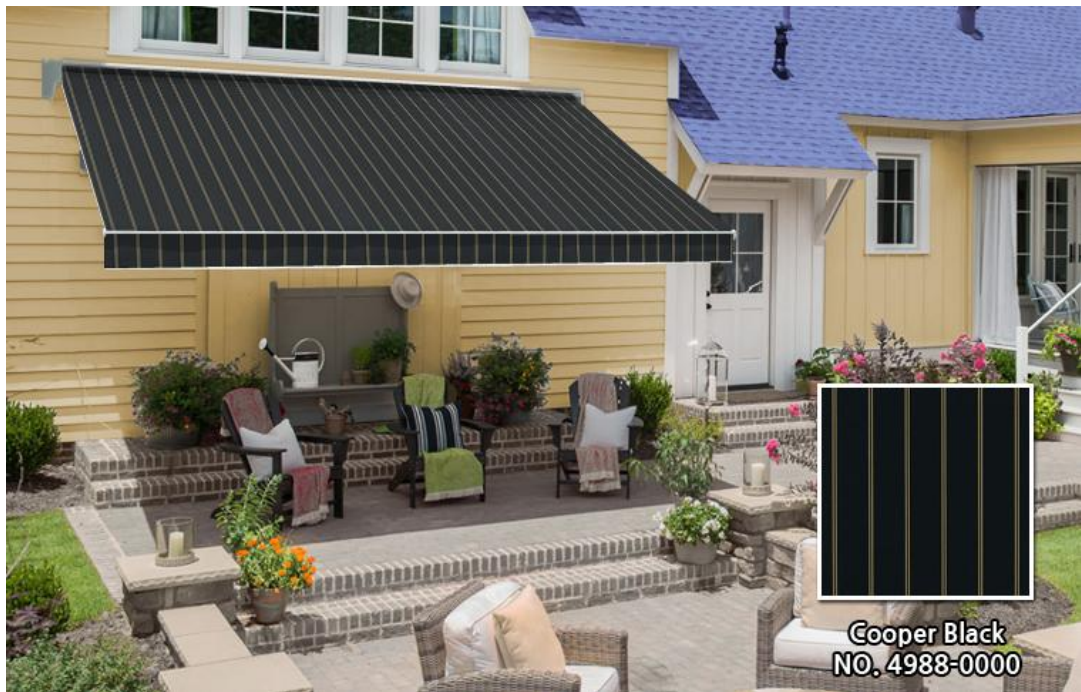

FABRIC

SAMPLE GUIDE

Stripe

DOOSON AWNING