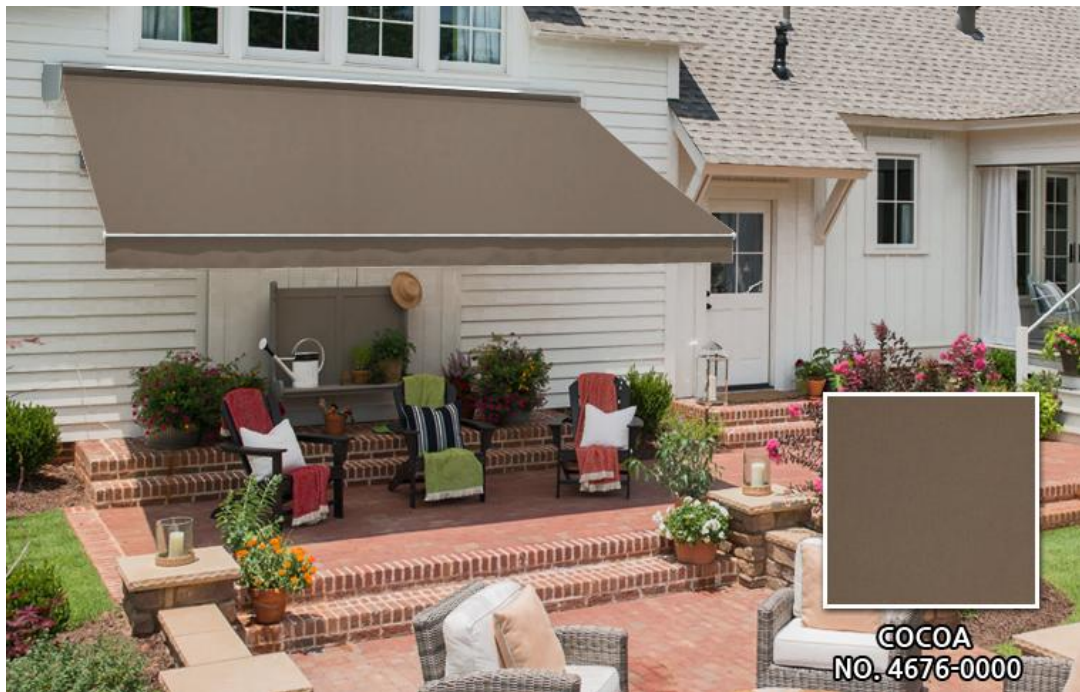

FABRIC

SAMPLE GUIDE

Solid

DOOSON AWNING

SPA
NO. 4673-0000

FABRIC

SAMPLE GUIDE

Solid