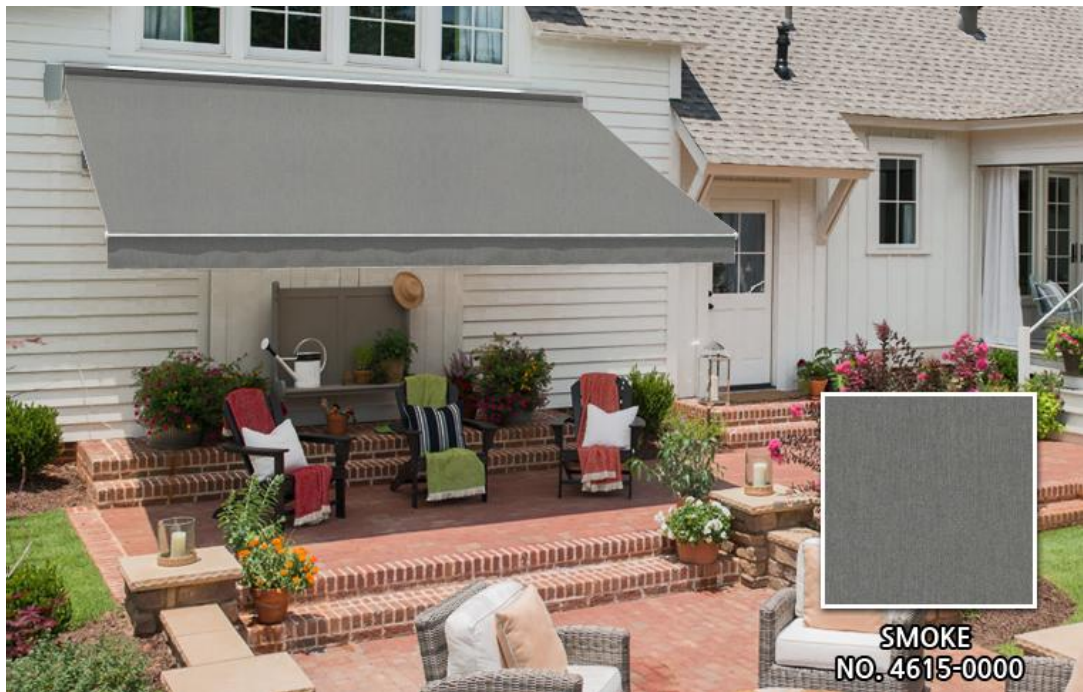

FABRIC

SAMPLE GUIDE

Solid

DOOSON AWNING

FABRIC

SAMPLE GUIDE | Solid

SMOKE
NO. 4615-0000

FABRIC