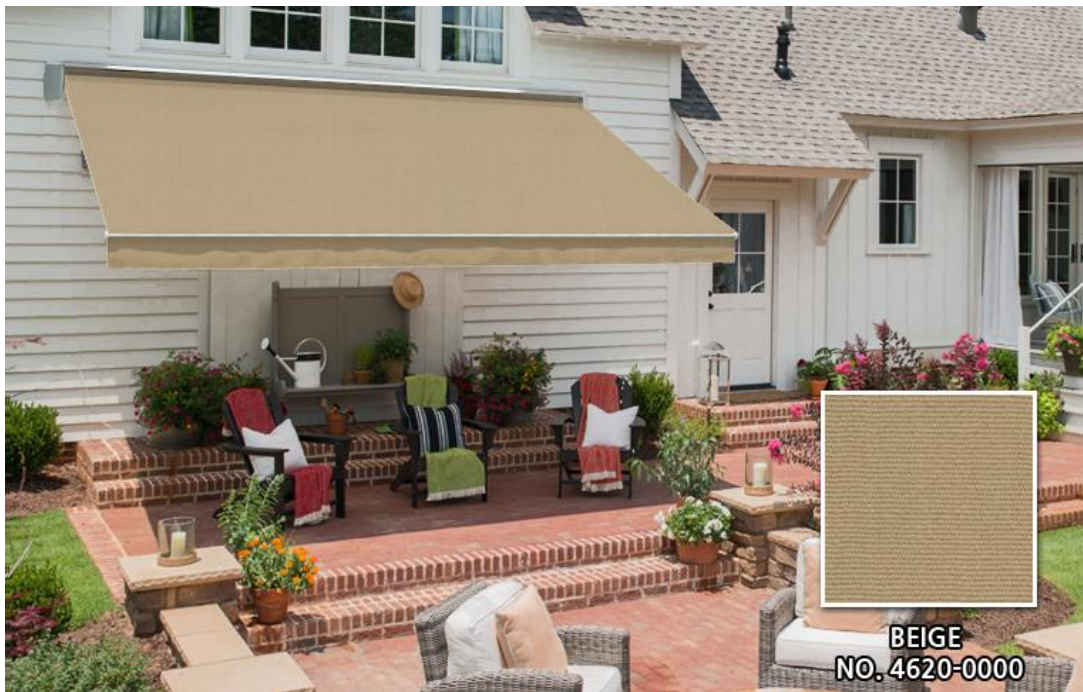

FABRIC

SAMPLE GUIDE

Solid

DOOSON AWNING