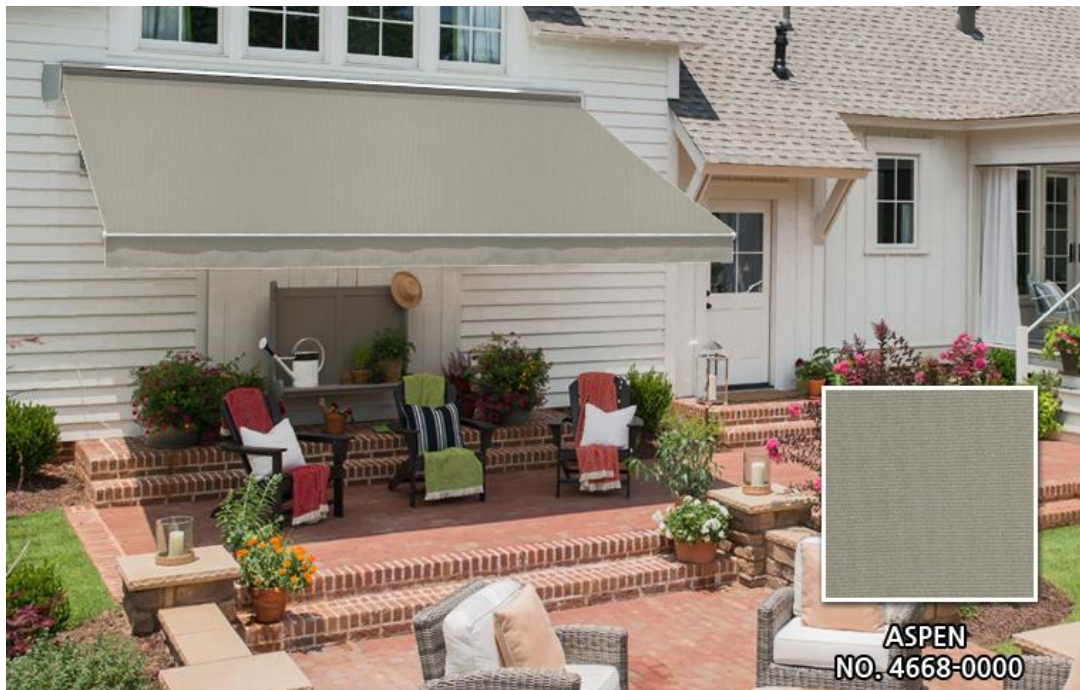

FABRIC

SAMPLE GUIDE | Solid

ASPEN
NO. 4668-0000