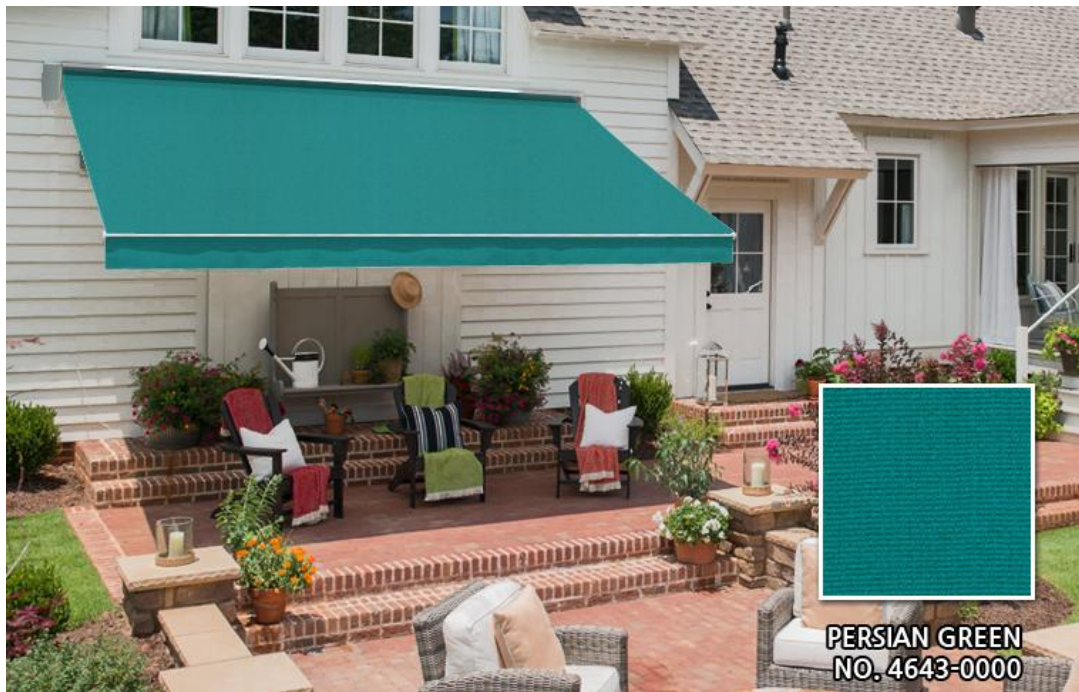

FABRIC

SAMPLE GUIDE

Solid

DOOSON AWNING

PERSIAN GREEN
NO. 4643-0000