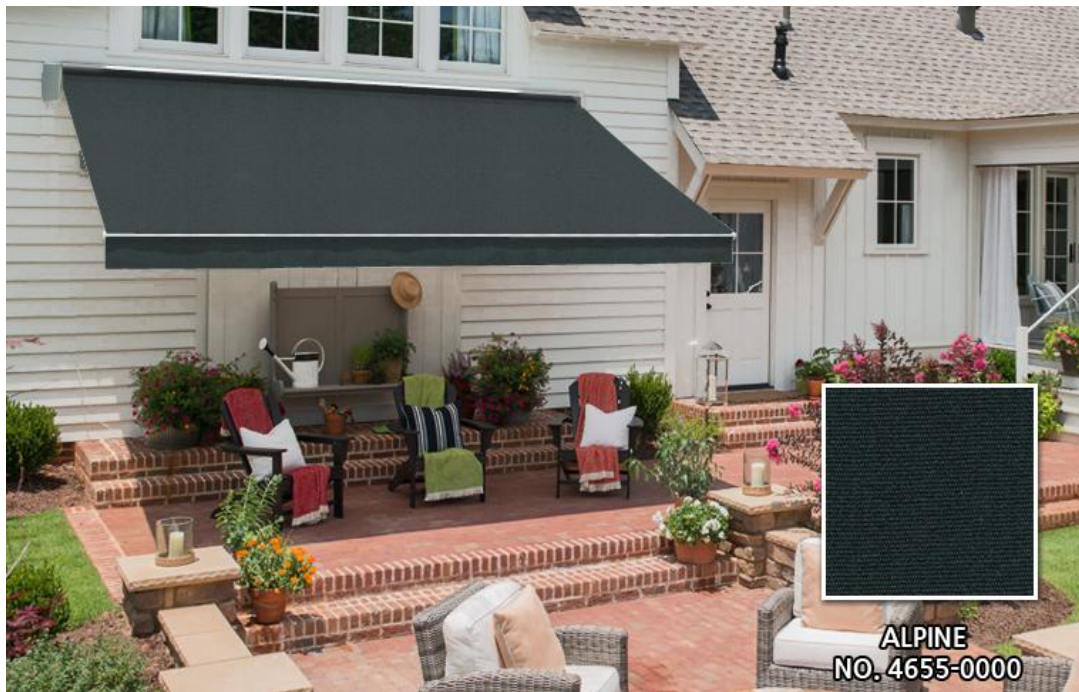

MEDITERRANEAN BLUE
NO. 4652-0000

FABRIC

SAMPLE GUIDE

Solid

DOOSON AWNING

ALPINE
NO. 4655-0000

FABRIC

SAMPLE GUIDE