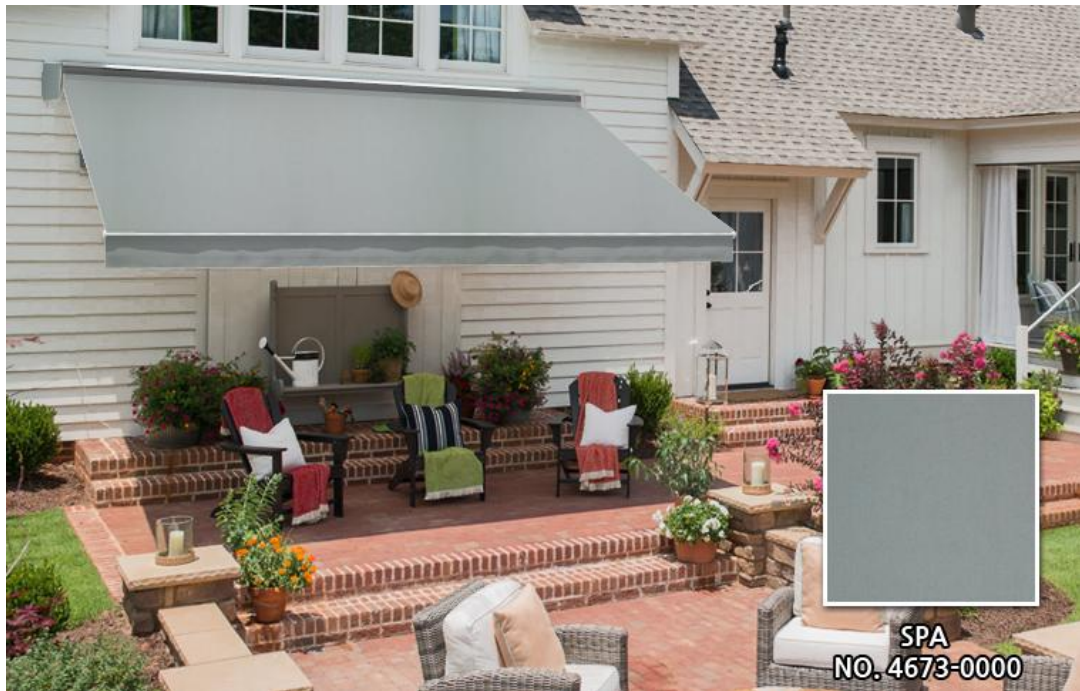

FABRIC

SAMPLE GUIDE

Solid

DOOSON AWNING

SPA
NO. 4673-0000